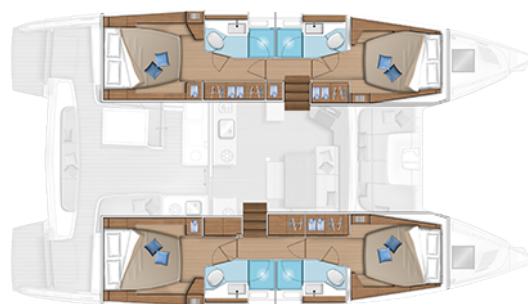

LAGOON 46

White Pearl (2020)

Catamaran Lagoon 46 White Pearl, built in 2020 is anchored in the **Athens, Alimos marina, Athens area/Saronic/Peloponese, Greece**. It has **4 + 2 cabins**, can accommodate **9 + 1 people** and has **4 + 1 toilets**. Bed linen and kitchen equipment are included in the price.

White Pearl

Production year

2020

Length

46 ft

Cabins

4 + 2

Berths