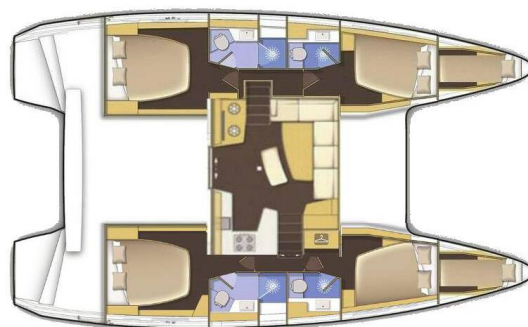

LAGOON 42

Blue Steel (2018)

Catamaran Lagoon 42 Blue Steel, built in 2018 is anchored in the Athens, Alimos marina, Athens area/Saronic/Peloponese, Greece. It has 4 + 2 cabins, can accommodate 8 + 2 people and has 4 + 1 toilets. Bed linen and kitchen equipment are included in the price.

Blue Steel

Production year

2018

Length

42 ft

Cabins

4 + 2

Berths