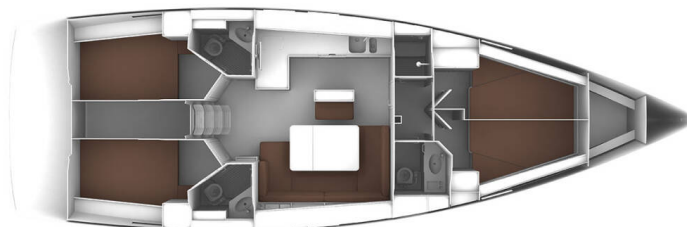

BAVARIA CRUISER 46

Amsterdam (2020)

Sailing yacht **Bavaria Cruiser 46 Amsterdam**, built in **2020** is anchored in the **Fethiye, Yacht Classic Hotel Marina, Aegean, Turkey**. It has **4 cabins**, can accommodate **8 people** and has **3 toilets**. Bed linen and kitchen equipment are included in the price.

Amsterdam

Production year

2020

Length

47 ft

Cabins

4

Berths