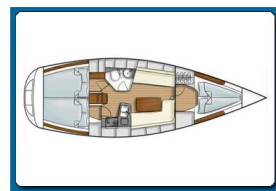

HANSE 341

Esperia (2003)

Sailing yacht Hanse 341 **Esperia**, built in **2003** is anchored in the **Marina di Nettuno - Anzio, Lazio, Italy**. It has **3 cabins**, can accommodate **6 + 1 people** and has **1 toilets**. Bed linen and kitchen equipment are included in the price.