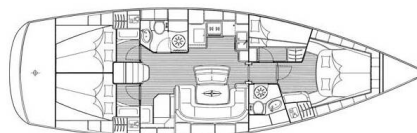

BAVARIA 46 CRUISER

Evita (2005)

Sailing yacht **Bavaria 46 Cruiser Evita**, built in **2005** is anchored in the **Bullandö Marina, Uppland, Sweden**. It has **4 cabins**, can accommodate **8 people** and has **2 toilets**. Bed linen and kitchen equipment are included in the price.

Evita

Production year

2005

Length

47 ft

Cabins

4

Berths