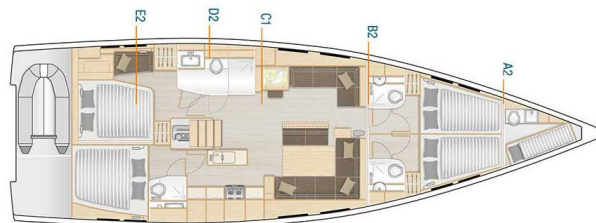

HANSE 548

Lady Ardea (2020)

Sailing yacht Hanse 548 Lady Ardea, built in 2020 is anchored in the **Sukosan, D-Marin Dalmacija Marina, Zadar region, Croatia**. It has **4 + 1 cabins**, can accommodate **8 + 2 + 1 people** and has **4 + 1 toilets**. Bed linen and kitchen equipment are included in the price.

Lady Ardea

Production year

2020

Length

53 ft

Cabins

4 + 1

Berths