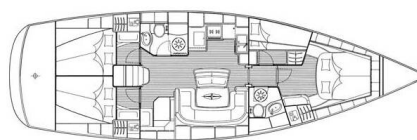

BAVARIA 46 CRUISER

Aruna (2008)

Sailing yacht **Bavaria 46 Cruiser Aruna**, built in **2008** is anchored in the **Tenerife, San Miguel Marina, Canary Islands, Spain**. It has **4 cabins**, can accommodate **8 people** and has **2 toilets**. Bed linen and kitchen equipment are included in the price.

YACHT SPECIFICATIONS

Yacht Base

Tenerife, San Miguel Marina, Spain

Yacht ID

3029

Brands

Bavaria

Yacht name

Aruna

Production year

2008

Length

47 ft

Cabins

4

Berths