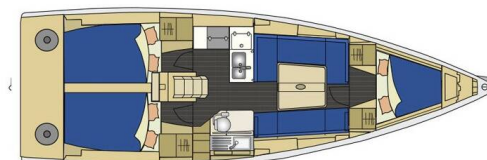

# ELAN 350 PERFORMANCE

Quebec (2012)

Sailing yacht **Elan 350 Performance Quebec**, built in **2012** is anchored in the **Marina Kornati, Biograd, Zadar region, Croatia**. It has **3 cabins**, can accommodate **6 + 2 people** and has **1 toilets**. Bed linen and kitchen equipment are included in the price.