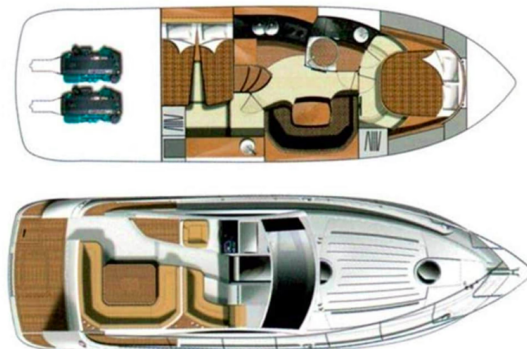

# MIRAKUL 30

Laura (2016)

Motor boat **Mirakul 30 Laura**, built in **2016** is anchored in the **Lučica Biograd, Zadar region, Croatia**. It has **2 cabins**, can accommodate **4 + 1 people** and has **1 toilets**. Bed linen and kitchen equipment are included in the price.

**Laura**

Production year

**2016**

Length

**32 ft**

Cabins

**2**

Berths