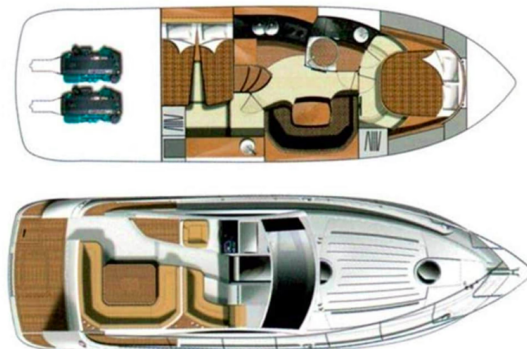

MIRAKUL 30

Laura (2016)

Motor boat **Mirakul 30 Laura**, built in **2016** is anchored in the **Lučica Biograd, Zadar region, Croatia**. It has **2 cabins**, can accommodate **4 + 1 people** and has **1 toilets**. Bed linen and kitchen equipment are included in the price.

Laura

Production year

2016

Length

32 ft

Cabins

2

Berths