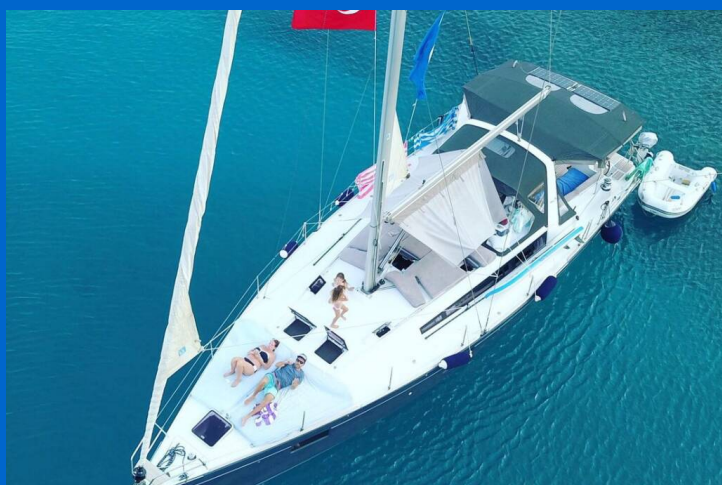

# OCEANIS 48

Tundra (2014)

Sailing yacht **Oceanis 48 Tundra**, built in **2014** is anchored in the **Kas Marina, Mediterranean, Turkey**. It has **3 cabins**, can accommodate **4 + 2 people** and has **2 toilets**. Bed linen and kitchen equipment are included in the price.