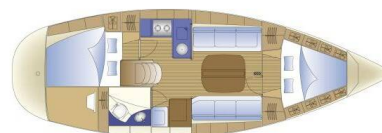

# BAVARIA 32

Sea Star (2006)

Sailing yacht **Bavaria 32 Sea Star**, built in **2006** is anchored in the **Marina Kremik, Primosten, Šibenik region, Croatia**. It has **2 cabins**, can accommodate **4 + 2 people** and has **1 toilets**. Bed linen and kitchen equipment are included in the price.

**Sea Star**

Production year

**2006**

Length

**34 ft**

Cabins

**2**

Berths