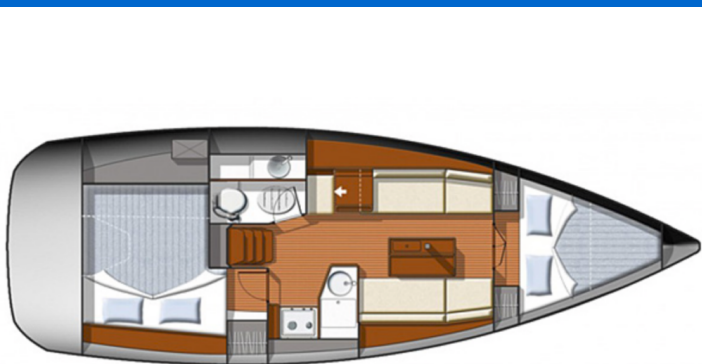

SUN ODYSSEY 33I

Arosa (2015)

Sailing yacht Sun Odyssey 33i Arosa, built in 2015 is anchored in the **Corfu, Gouvia Marina, Ionian Islands, Greece**. It has **2 cabins**, can accommodate **4 + 2 people** and has **1 toilets**. Bed linen and kitchen equipment are included in the price.

Arosa

Production year

2015

Length

33 ft

Cabins

2

Berths