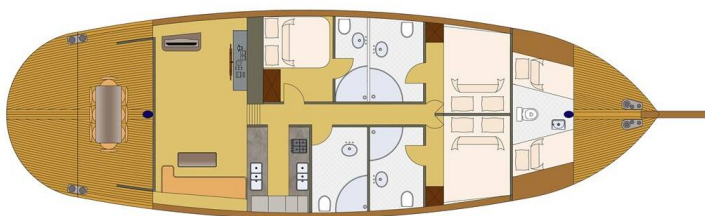

KARIA

Karia (2006)

Gulet Karia Karia, built in **2006** is anchored in the **Fethiye port, Aegean, Turkey**. It has **3 cabins**, can accommodate **6 people** and has **3 toilets**. Bed linen and kitchen equipment are included in the price.