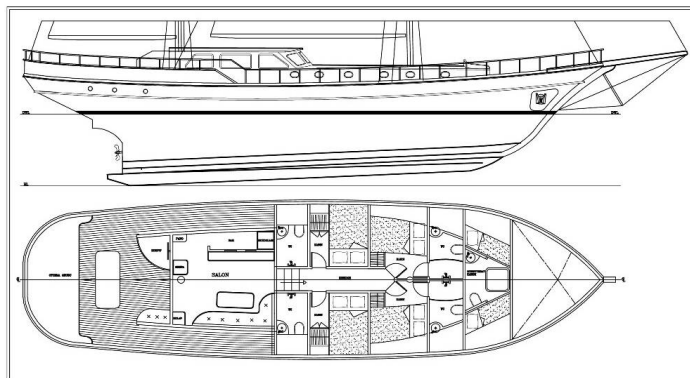

NEPTUN

Neptun (2008)

Gulet Neptun Neptun, built in **2008** is anchored in the **Bodrum, Milta Marina, Aegean, Turkey**. It has **4 cabins**, can accommodate **8 people** and has **4 toilets**. Bed linen and kitchen equipment are included in the price.

Neptun

Production year

2008

Length

69 ft

Cabins

4

Berths