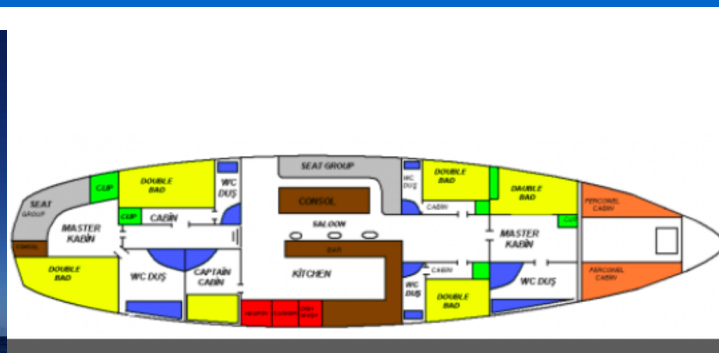

PERRINITA

Perrinita (1998)

Gulet Perrinita Perrinita, built in **1998** is anchored in the **Bodrum, Milta Marina, Aegean, Turkey**. It has **5 cabins**, can accommodate **10 people** and has **5 toilets**. Bed linen and kitchen equipment are included in the price.