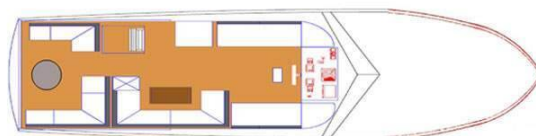

MAIORA RENAISSANCE 66

Dini (1991)

Motor yacht **Maiora Renaissance 66 Dini**, built in **1991** is anchored in the **Mykonos, Cyclades, Greece**. It has **4 + 1 cabins**, can accommodate **8 + 2 + 3 people** and has **3 + 1 toilets**. Bed linen and kitchen equipment are included in the price.

MAIN
DECK

MAIN
DECK
CABINS

UPPER
DECK
FLY
BRIDGE

YACHT SPECIFICATIONS

Yacht Base

Mykonos, Greece

Yacht ID

2959