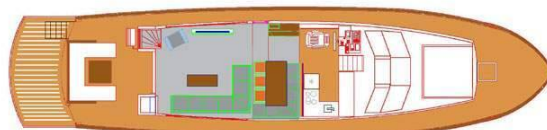

MAIORA RENAISSANCE 66

Dini (1991)

Motor yacht **Maiora Renaissance 66 Dini**, built in **1991** is anchored in the **Mykonos, Cyclades, Greece**. It has **4 + 1 cabins**, can accommodate **8 + 2 + 3 people** and has **3 + 1 toilets**. Bed linen and kitchen equipment are included in the price.

MAIN
DECK

MAIN
DECK
CABINS

UPPER
DECK
FLY
BRIDGE

YACHT SPECIFICATIONS

Yacht Base

Mykonos, Greece

Yacht ID

2959