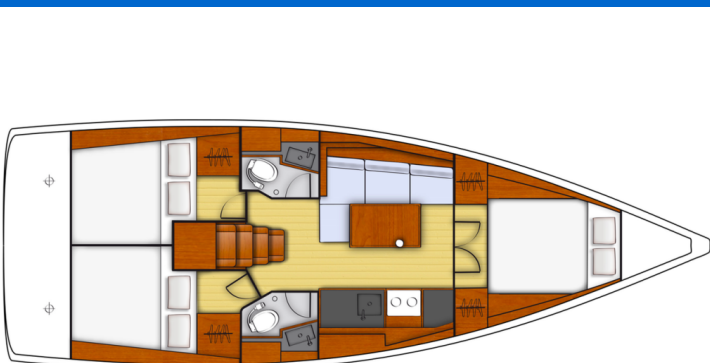

OCEANIS 38.1

Simple Minds (2018)

Sailing yacht **Oceanis 38.1 Simple Minds**, built in **2018** is anchored in the **Marina Kornati, Biograd, Zadar region, Croatia**. It has **3 cabins**, can accommodate **6 + 2 people** and has **2 toilets**. Bed linen and kitchen equipment are included in the price.

YACHT SPECIFICATIONS

Yacht Base

Marina Kornati, Biograd, Croatia

Yacht ID

2948

Brands

Beneteau

Yacht name

Simple Minds

Production year

2018

Length

38 ft

Cabins

3

Berths