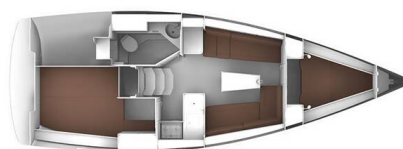

BAVARIA CRUISER 33

Moja Niska (2015)

Sailing yacht **Bavaria Cruiser 33 Moja Niska**, built in **2015** is anchored in the **Marina Hramina, Murter, Šibenik region, Croatia**. It has **2 cabins**, can accommodate **4 + 2 people** and has **1 toilets**. Bed linen and kitchen equipment are included in the price.