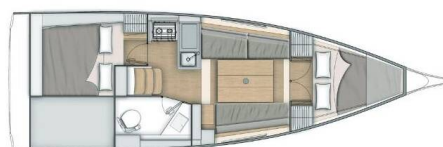

OCEANIS 30.1

Mobula Zero (2020)

Sailing yacht Oceanis 30.1 Mobula Zero, built in 2020 is anchored in the **ACI Marina Split, Split region, Croatia**. It has **2 cabins**, can accommodate **4 + 2 people** and has **1 toilets**. Bed linen and kitchen equipment are included in the price.

Mobula Zero

Production year

2020

Length

31 ft

Cabins

2

Berths