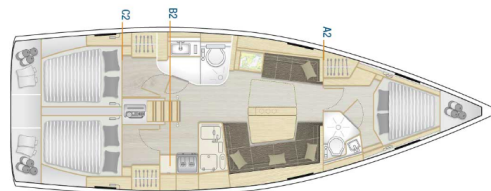

HANSE 418

Leia (2020)

Sailing yacht Hanse 418 Leia, built in 2020 is anchored in the Marina Kornati, Biograd, Zadar region, Croatia. It has 3 cabins, can accommodate 6 + 2 people and has 2 toilets. Bed linen and kitchen equipment are included in the price.