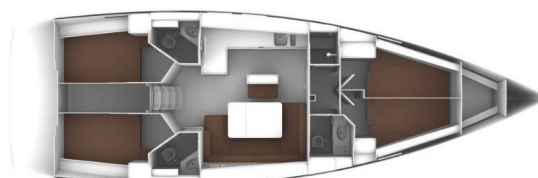

BAVARIA CRUISER 46

MH 56 (2015)

Sailing yacht **Bavaria Cruiser 46 MH 56**, built in **2015** is anchored in the **Marina Hramina, Murter, Šibenik region, Croatia**. It has **4 cabins**, can accommodate **8 + 1 people** and has **3 toilets**. Bed linen and kitchen equipment are included in the price.