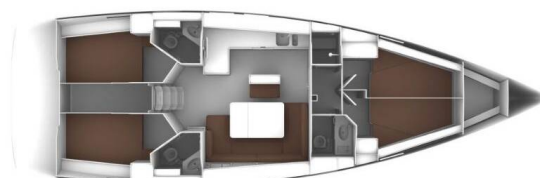

BAVARIA CRUISER 46

MH 56 (2015)

Sailing yacht **Bavaria Cruiser 46 MH 56**, built in **2015** is anchored in the **Marina Hramina, Murter, Šibenik region, Croatia**. It has **4 cabins**, can accommodate **8 + 1 people** and has **3 toilets**. Bed linen and kitchen equipment are included in the price.