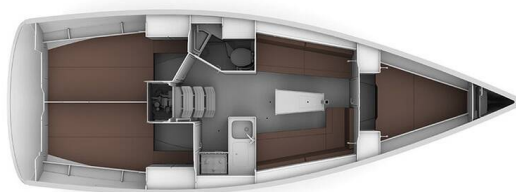

BAVARIA CRUISER 34

Deneb (2020)

Sailing yacht **Bavaria Cruiser 34 Deneb**, built in **2020** is anchored in the **Murter, ACI Marina Jezera, Šibenik region, Croatia**. It has **3 cabins**, can accommodate **6 + 1 people** and has **1 toilets**. Bed linen and kitchen equipment are included in the price.

Deneb

Production year

2020

Length

33 ft

Cabins

3

Berths