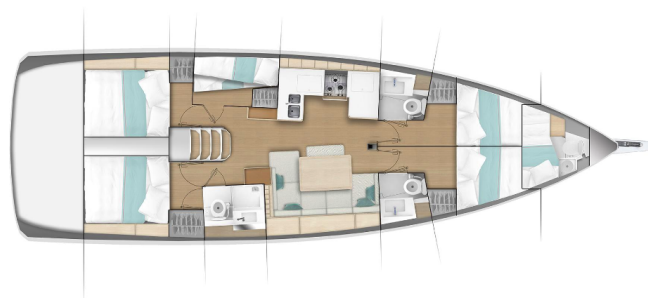

# SUN ODYSSEY 490

Achilleas (2019)

Sailing yacht Sun Odyssey 490 Achilleas, built in 2019 is anchored in the **Athens, Alimos marina, Athens area/Saronic/Peloponese, Greece**. It has **5 + 1 cabins**, can accommodate **10 + 2 + 1 people** and has **3 + 1 toilets**. Bed linen and kitchen equipment are included in the price.

**Achilleas**

Production year

**2019**

Length

**47 ft**

Cabins

**5 + 1**

Berths