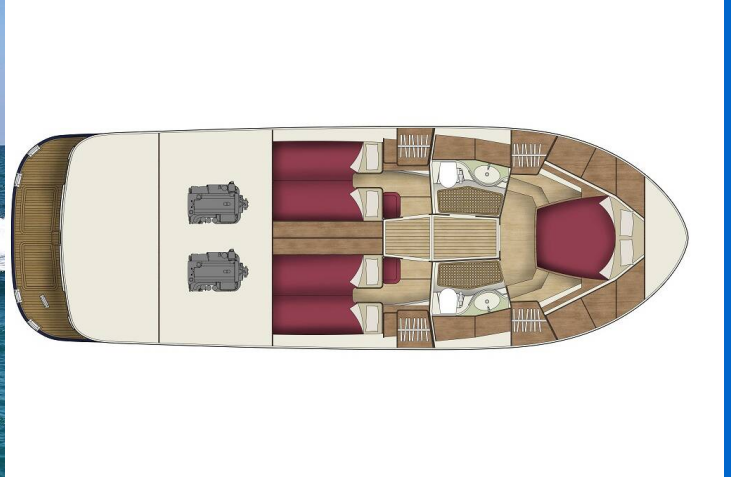

# ADRIANA 44

Roberta (2020)

Motor yacht **Adriana 44 Roberta**, built in **2020** is anchored in the **Sukosan, D-Marin Dalmacija Marina, Zadar region, Croatia**. It has **3 cabins**, can accommodate **6 + 1 people** and has **2 toilets**. Bed linen and kitchen equipment are included in the price.

**Roberta**

Production year

**2020**

Length

**44 ft**

Cabins

**3**

Berths