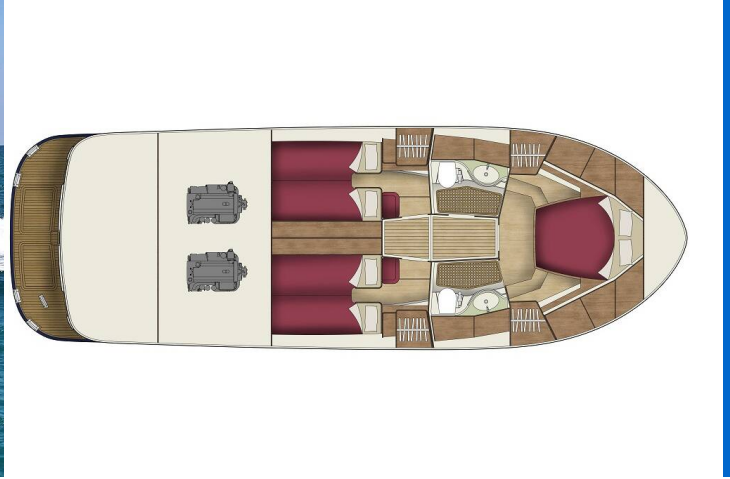

ADRIANA 44

Roberta (2020)

Motor yacht **Adriana 44 Roberta**, built in **2020** is anchored in the **Sukosan, D-Marin Dalmacija Marina, Zadar region, Croatia**. It has **3 cabins**, can accommodate **6 + 1 people** and has **2 toilets**. Bed linen and kitchen equipment are included in the price.

Roberta

Production year

2020

Length

44 ft

Cabins

3

Berths