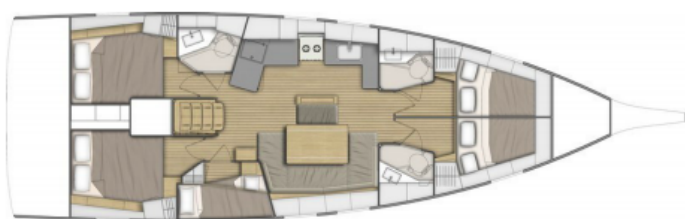

OCEANIS 46.1

Rebekka Blue (2020)

Sailing yacht Oceanis 46.1 Rebekka Blue, built in 2020 is anchored in the **Rhodes New Marina, Dodecanese, Greece**. It has **5 cabins**, can accommodate **10 people** and has **3 toilets**. Bed linen and kitchen equipment are included in the price.

YACHT SPECIFICATIONS

Yacht Base

Rhodes New Marina, Greece

Yacht ID

2872

Brands

Beneteau

Yacht name

Rebekka Blue

Production year

2020

Length

48 ft

Cabins

5

Berths

10

Max Persons

10

WC

3

Engine

1 x 80 HP

Fuel tank

200 l

WEBSITE

www.plujeme.cz

PHONE

+420 720 755 085

MOBILE

+420 777 170 276

E-MAIL

info@plujeme.cz

PLUJEME RÁDI S.R.O.

Dlouhá 730/35, 11000 Praha 1 – Staré Město, Czech Republic