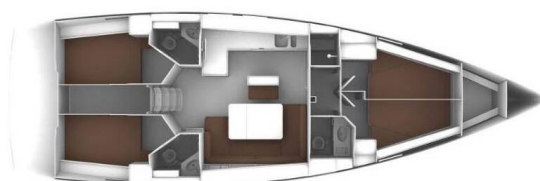

# BAVARIA CRUISER 46

Bella Donna (2020)

Sailing yacht **Bavaria Cruiser 46 Bella Donna**, built in **2020** is anchored in the **Ijsselmeer/Lelystad Haven, Flevoland, Netherlands**. It has **4 cabins**, can accommodate **8 + 1 people** and has **3 toilets**. Bed linen and kitchen equipment are included in the price.

**Bella Donna**

Production year

**2020**

Length

**47 ft**

Cabins

**4**

Berths