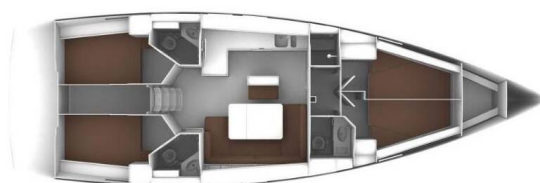

BAVARIA CRUISER 46

Bella Donna (2020)

Sailing yacht **Bavaria Cruiser 46 Bella Donna**, built in **2020** is anchored in the **Ijsselmeer/Lelystad Haven, Flevoland, Netherlands**. It has **4 cabins**, can accommodate **8 + 1 people** and has **3 toilets**. Bed linen and kitchen equipment are included in the price.

Bella Donna

Production year

2020

Length

47 ft

Cabins

4

Berths