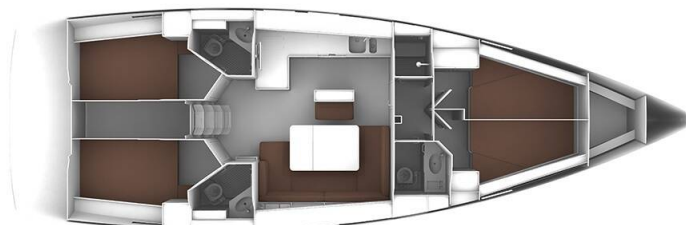

# BAVARIA CRUISER 46

MH 49 (2015)

Sailing yacht **Bavaria Cruiser 46 MH 49**, built in **2015** is anchored in the **Marina Hramina, Murter, Šibenik region, Croatia**. It has **4 cabins**, can accommodate **8 + 1 people** and has **3 toilets**. Bed linen and kitchen equipment are included in the price.