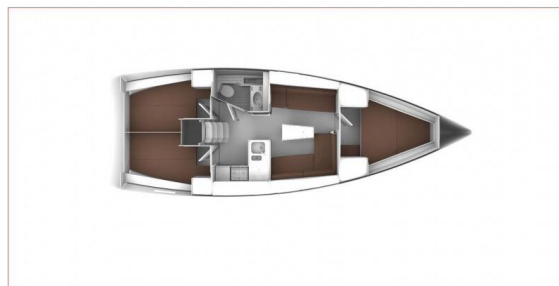

BAVARIA CRUISER 37

Sofija (2020)

Sailing yacht **Bavaria Cruiser 37 Sofija**, built in **2020** is anchored in the **Marina Kornati, Biograd, Zadar region, Croatia**. It has **3 cabins**, can accommodate **6 + 2 people** and has **1 toilets**. Bed linen and kitchen equipment are included in the price.

Sofija

Production year

2020

Length

37 ft

Cabins

3

Berths