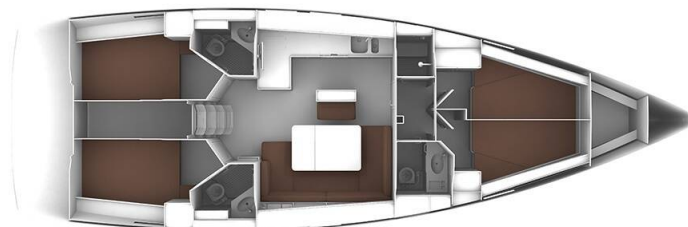

# BAVARIA CRUISER 46

MH 48 (2015)

Sailing yacht **Bavaria Cruiser 46 MH 48**, built in **2015** is anchored in the **Marina Hramina, Murter, Šibenik region, Croatia**. It has **4 cabins**, can accommodate **8 + 1 people** and has **3 toilets**. Bed linen and kitchen equipment are included in the price.