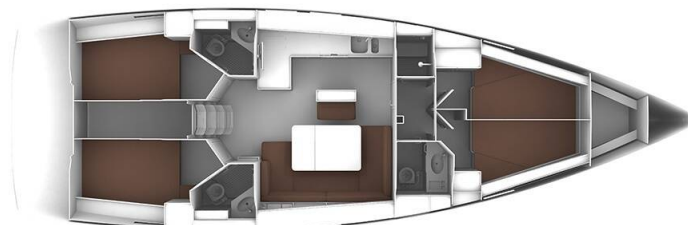

BAVARIA CRUISER 46

MH 47 (2015)

Sailing yacht **Bavaria Cruiser 46 MH 47**, built in **2015** is anchored in the **Marina Hramina, Murter, Šibenik region, Croatia**. It has **4 cabins**, can accommodate **8 + 1 people** and has **3 toilets**. Bed linen and kitchen equipment are included in the price.