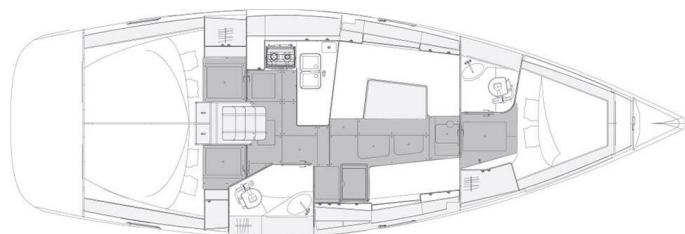

# ELAN IMPRESSION 40.1

Top Secret (2020)

Sailing yacht **Elan Impression 40.1 Top Secret**, built in **2020** is anchored in the **Marina Kremik, Primosten, Šibenik region, Croatia**. It has **3 cabins**, can accommodate **6 + 2 people** and has **2 toilets**. Bed linen and kitchen equipment are included in the price.

**Top Secret**

Production year

**2020**

Length

**39 ft**

Cabins

**3**

Berths