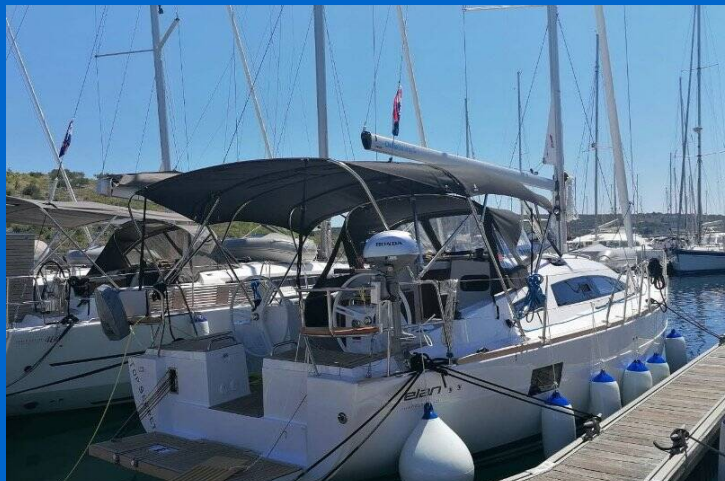

# ELAN IMPRESSION 40.1

Top Secret (2020)

Sailing yacht **Elan Impression 40.1 Top Secret**, built in **2020** is anchored in the **Marina Kremik, Primosten, Šibenik region, Croatia**. It has **3 cabins**, can accommodate **6 + 2 people** and has **2 toilets**. Bed linen and kitchen equipment are included in the price.

## YACHT SPECIFICATIONS

Yacht Base

**Marina Kremik, Primosten, Croatia**

Yacht ID

**2839**

Brands

**Elan Marine**

Yacht name

**Top Secret**

Production year

**2020**

Length

**39 ft**

Cabins

**3**

Berths