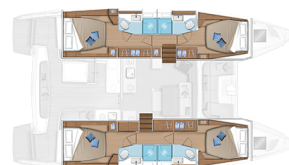

LAGOON 46

Notorious (2020)

Catamaran Lagoon 46 Notorious, built in 2020 is anchored in the Sukosan, D-Marin Dalmacija Marina, Zadar region, Croatia . It has 4 + 2 cabins, can accommodate 8 + 2 + 2 people and has 4 toilets. Bed linen and kitchen equipment are included in the price.

YACHT SPECIFICATIONS

Yacht Base

**Sukosan, D-Marin Dalmacija Marina,
Croatia**

Yacht ID

2836

Brands

Lagoon

Yacht name

Notorious

Production year

2020

Length

46 ft

Cabins

4 + 2

Berths

8 + 2 + 2

Max Persons

12

WC

4

Engine

2 x 57 HP

Fuel tank

1040 l