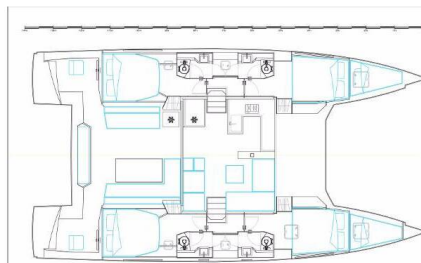

# NAUTITECH 46

Sea Spirit II (2019)

Catamaran Nautitech 46 Sea Spirit II, built in 2019 is anchored in the **La Balise Marina, Mauritius, Mauritius, Mauritius**. It has **4 + 2 cabins**, can accommodate **8 + 2 people** and has **4 toilets**. Bed linen and kitchen equipment are included in the price.

**Sea Spirit II**

Production year

**2019**

Length

**45 ft**

Cabins

**4 + 2**

Berths