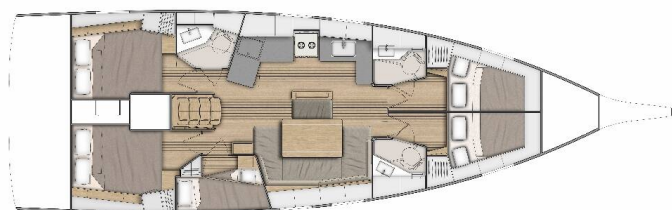

# OCEANIS 46.1

Everest (2021)

Sailing yacht Oceanis 46.1 Everest, built in 2021 is anchored in the Rogač (Šolta), Split region, Croatia. It has 5 cabins, can accommodate 10 people and has 3 toilets. Bed linen and kitchen equipment are included in the price.

**Everest**

Production year

**2021**

Length

**48 ft**

Cabins

**5**

Berths