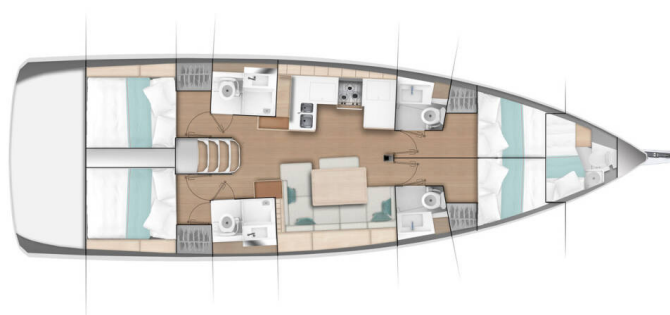

SUN ODYSSEY 490

Baldur (2020)

Sailing yacht Sun Odyssey 490 Baldur, built in 2020 is anchored in the Marina Kremik, Primosten, Šibenik region, Croatia. It has 4 + 1 cabins, can accommodate 8 + 1 + 1 people and has 4 toilets. Bed linen and kitchen equipment are included in the price.

Baldur

Production year

2020

Length

47 ft

Cabins

4 + 1

Berths