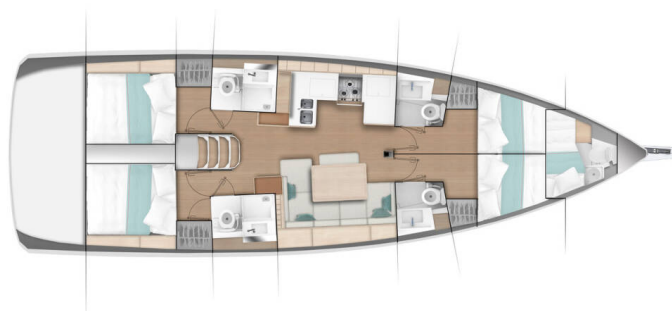

SUN ODYSSEY 490

Freki (2020)

Sailing yacht Sun Odyssey 490 Freki, built in 2020 is anchored in the Marina Kremik, Primosten, Šibenik region, Croatia. It has 4 + 1 cabins, can accommodate 8 + 1 + 1 people and has 4 toilets. Bed linen and kitchen equipment are included in the price.