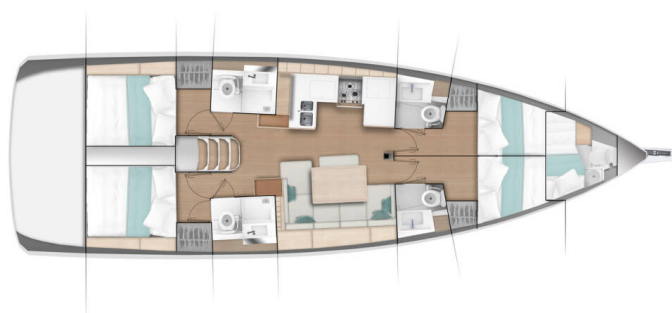

SUN ODYSSEY 490

Freki (2020)

Sailing yacht Sun Odyssey 490 Freki, built in 2020 is anchored in the Marina Kremik, Primosten, Šibenik region, Croatia. It has 4 + 1 cabins, can accommodate 8 + 1 + 1 people and has 4 toilets. Bed linen and kitchen equipment are included in the price.