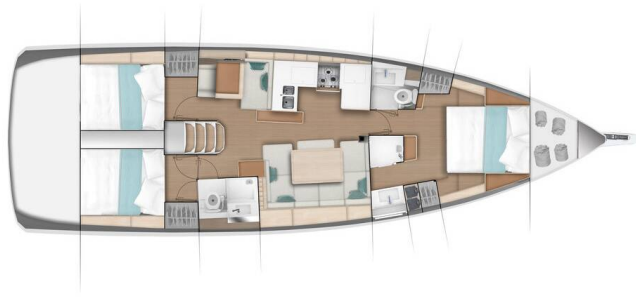

# SUN ODYSSEY 490

Alfader (2020)

Sailing yacht Sun Odyssey 490 Alfader, built in 2020 is anchored in the Marina Kremik, Primosten, Šibenik region, Croatia. It has 3 cabins, can accommodate 6 + 2 people and has 2 toilets. Bed linen and kitchen equipment are included in the price.

**Alfader**

Production year

**2020**

Length

**47 ft**

Cabins

**3**

Berths