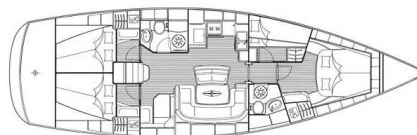

BAVARIA 46 CRUISER

Paxos (2007)

Sailing yacht **Bavaria 46 Cruiser Paxos**, built in **2007** is anchored in the **Corfu, Gouvia Marina, Ionian Islands, Greece**. It has **4 cabins**, can accommodate **8 people** and has **2 toilets**. Bed linen and kitchen equipment are included in the price.

Paxos

Production year

2007

Length

47 ft

Cabins

4

Berths