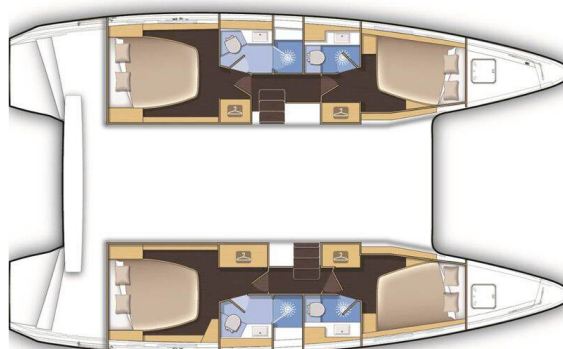

LAGOON 42

Poseidon (2021)

Catamaran **Lagoon 42 Poseidon**, built in **2021** is anchored in the **Marina Kremik, Primosten, Šibenik region, Croatia**. It has **4 + 2 cabins**, can accommodate **8 + 2 + 2 people** and has **4 toilets**. Bed linen and kitchen equipment are included in the price.

Yacht name

Poseidon

Production year

2021

Length

42 ft

Cabins

4 + 2