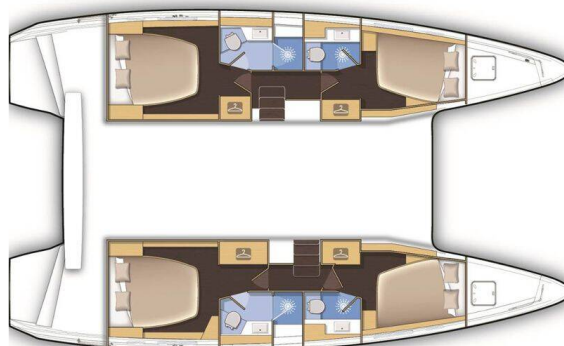

LAGOON 42

Poseidon (2021)

Catamaran **Lagoon 42 Poseidon**, built in **2021** is anchored in the **Marina Kremik, Primosten, Šibenik region, Croatia**. It has **4 + 2 cabins**, can accommodate **8 + 2 + 2 people** and has **4 toilets**. Bed linen and kitchen equipment are included in the price.

Yacht name

Poseidon

Production year

2021

Length

42 ft

Cabins

4 + 2