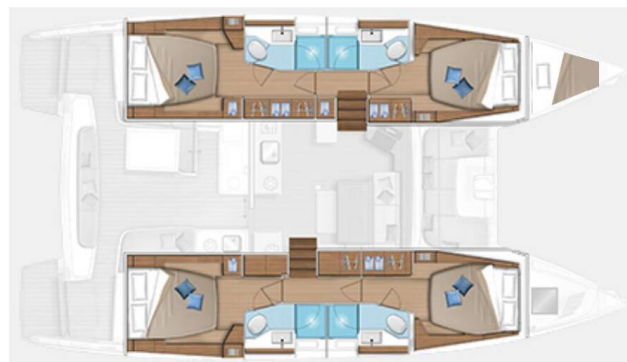

# LAGOON 46

Blu (2020)

Catamaran Lagoon 46 Blu, built in 2020 is anchored in the Volos, Skiathos/Sporades, Volos, Greece. It has 4 + 1 cabins, can accommodate 8 + 1 people and has 4 toilets. Bed linen and kitchen equipment are included in the price.

**Blu**

Production year

**2020**

Length

**46 ft**

Cabins

**4 + 1**

Berths