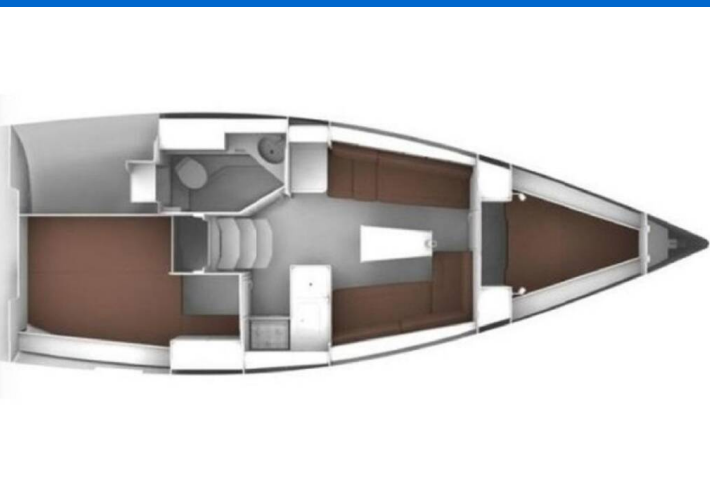

BAVARIA CRUISER 34

Althea (2020)

Sailing yacht Bavaria Cruiser 34 Althea, built in 2020 is anchored in the **Kos, Kos Marina, Dodecanese, Greece**. It has **2 cabins**, can accommodate **4 + 2 people** and has **1 toilets**. Bed linen and kitchen equipment are included in the price.

YACHT SPECIFICATIONS

Yacht Base

Kos, Kos Marina, Greece

Yacht ID

2766

Brands

Bavaria

Yacht name

Althea

Production year

2020

Length

33 ft

Cabins

2

Berths