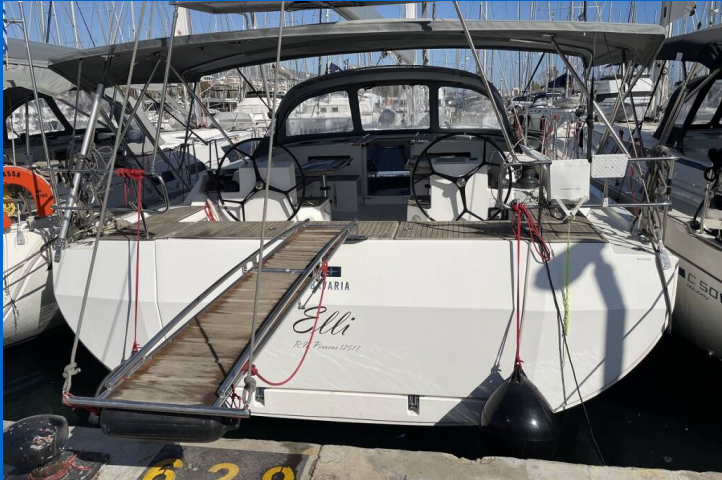

BAVARIA C50

Elli (2020)

Sailing yacht **Bavaria C50 Elli**, built in **2020** is anchored in the **Athens, Alimos marina, Athens area/Saronic/Peloponese, Greece**. It has **5 + 1 cabins**, can accommodate **10 + 2 people** and has **3 + 1 toilets**. Bed linen and kitchen equipment are included in the price.

YACHT SPECIFICATIONS

Yacht Base

Athens, Alimos marina, Greece

Yacht ID

2762

Brands

Bavaria

Yacht name

Elli

Production year

2020

Length

51 ft

Cabins

5 + 1

Berths