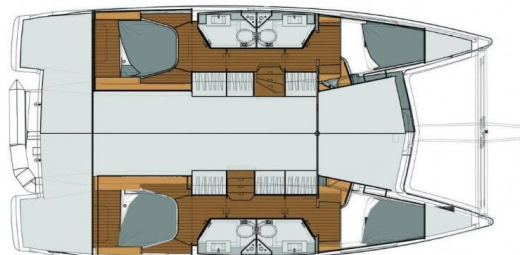

FOUNTAIN PAJOT LUCIA 40

Canopus (2020)

Catamaran Fountaine Pajot Lucia 40 Canopus, built in 2020 is anchored in the Marina Hramina, Murter, Šibenik region, Croatia. It has 4 cabins, can accommodate 8 + 2 people and has 4 toilets. Bed linen and kitchen equipment are included in the price.

Canopus

Production year

2020

Length

38 ft

Cabins

4

Berths