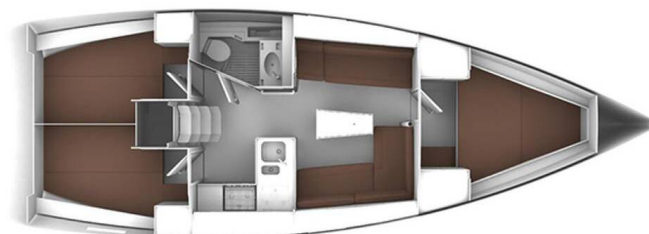

BAVARIA CRUISER 37

Bella Luna (2019)

Sailing yacht **Bavaria Cruiser 37 Bella Luna**, built in **2019** is anchored in the **Ijsselmeer/Lelystad Haven, Flevoland, Netherlands**. It has **3 cabins**, can accommodate **6 people** and has **1 toilets**. Bed linen and kitchen equipment are included in the price.

Bella Luna

Production year

2019

Length

37 ft

Cabins

3

Berths