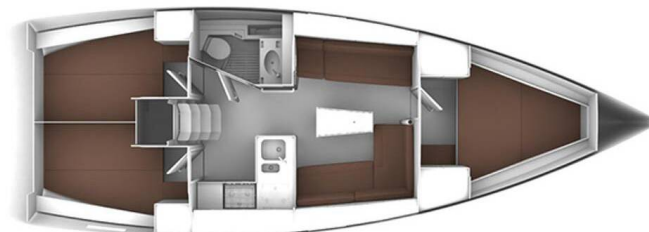

BAVARIA CRUISER 37

Bella Luna (2019)

Sailing yacht **Bavaria Cruiser 37 Bella Luna**, built in **2019** is anchored in the **Ijsselmeer/Lelystad Haven, Flevoland, Netherlands**. It has **3 cabins**, can accommodate **6 people** and has **1 toilets**. Bed linen and kitchen equipment are included in the price.

Bella Luna

Production year

2019

Length

37 ft

Cabins

3

Berths