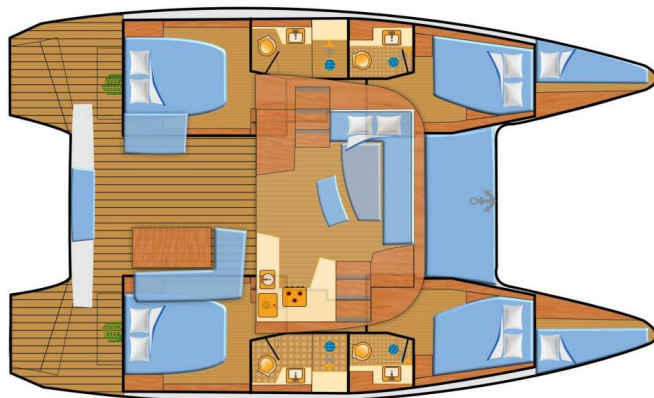

LAGOON 42

Sunshine (2020)

Catamaran **Lagoon 42 Sunshine**, built in **2020** is anchored in the **Mallorca, Can Pastilla, Balearic Islands, Spain**. It has **4 + 2 cabins**, can accommodate **8 + 2 + 2 people** and has **4 toilets**. Bed linen and kitchen equipment are included in the price.

Sunshine

Production year

2020

Length

42 ft

Cabins

4 + 2

Berths