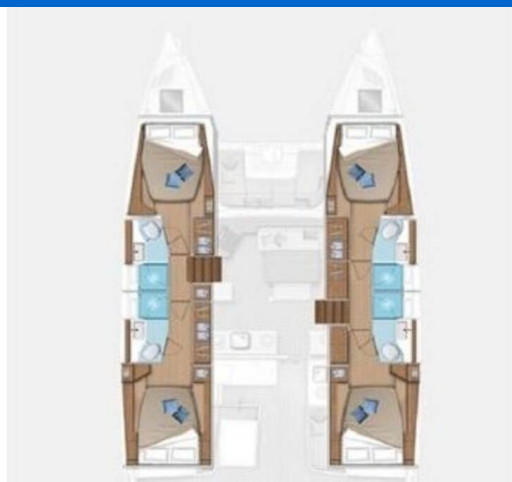

# LAGOON 46

Lady Point (2020)

Catamaran Lagoon 46 Lady Point, built in 2020 is anchored in the ACI Marina Trogir, Split region, Croatia. It has 4 + 2 cabins, can accommodate 8 + 2 people and has 4 toilets. Bed linen and kitchen equipment are included in the price.

## YACHT SPECIFICATIONS

Yacht Base

**ACI Marina Trogir, Croatia**

Yacht ID

**2705**

Brands

**Lagoon**

Yacht name

**Lady Point**

Production year

**2020**

Length

**46 ft**

Cabins

**4 + 2**

Berths