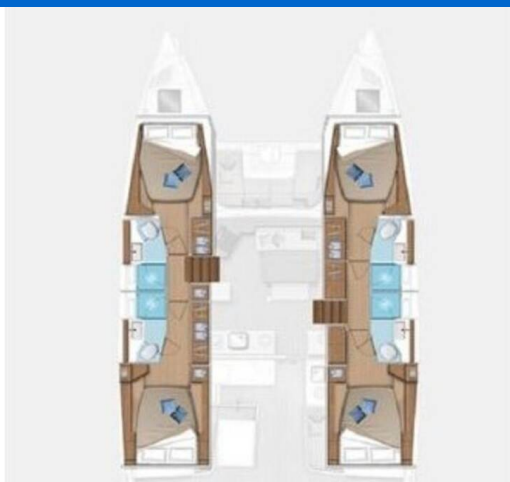

LAGOON 46

Lady Point (2020)

Catamaran Lagoon 46 Lady Point, built in 2020 is anchored in the ACI Marina Trogir, Split region, Croatia. It has 4 + 2 cabins, can accommodate 8 + 2 people and has 4 toilets. Bed linen and kitchen equipment are included in the price.

YACHT SPECIFICATIONS

Yacht Base

ACI Marina Trogir, Croatia

Yacht ID

2705

Brands

Lagoon

Yacht name

Lady Point

Production year

2020

Length

46 ft

Cabins

4 + 2

Berths