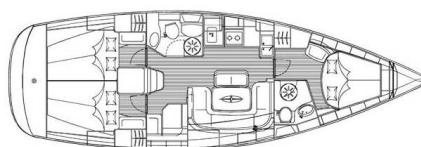

BAVARIA 39 CRUISER

Anna Maria (2005)

Sailing yacht **Bavaria 39 Cruiser Anna Maria**, built in **2005** is anchored in the **Marina Kornati, Biograd, Zadar region, Croatia**. It has **3 cabins**, can accommodate **6 + 1 people** and has **2 toilets**. Bed linen and kitchen equipment are included in the price.