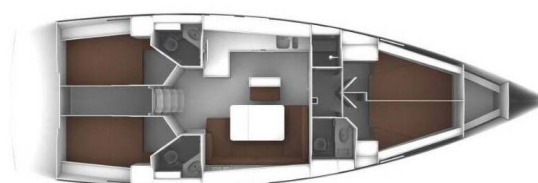

# BAVARIA CRUISER 46

Alexeja (2015)

Sailing yacht Bavaria Cruiser 46 Alexeja, built in 2015 is anchored in the Marina Tehnomont Veruda, Pula, Istra, Croatia. It has 4 cabins, can accommodate 8 + 1 people and has 3 toilets. Bed linen and kitchen equipment are included in the price.

**Alexeja**

Production year

**2015**

Length

**47 ft**

Cabins

**4**

Berths