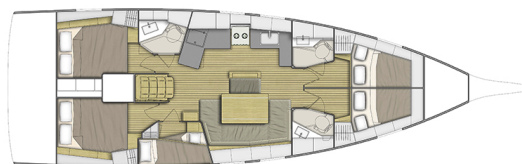

OCEANIS 46.1

Princess Mia (2020)

Sailing yacht Oceanis 46.1 Princess Mia, built in 2020 is anchored in the **ACI Marina Split, Split region, Croatia**. It has **5 cabins**, can accommodate **10 + 2 people** and has **3 toilets**. Bed linen and kitchen equipment are included in the price.

Princess Mia

Production year

2020

Length

48 ft

Cabins

5

Berths