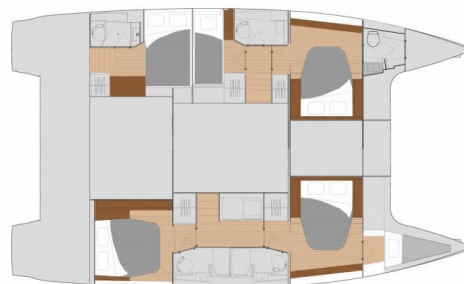

FONTAINE PAJOT SAONA 47 QUINTET

Desafinado (2020)

Catamaran Fontaine Pajot Saona 47 Quintet Desafinado, built in 2020 is anchored in the Trogir, Yachtclub Seget (Marina Baotic), Split region, Croatia. It has 5 + 1 cabins, can accommodate 10 + 1 people and has 5 toilets. Bed linen and kitchen equipment are included in the price.

YACHT SPECIFICATIONS

Yacht Base

Trogir, Yachtclub Seget (Marina Baotic), Croatia

Yacht ID

2668

Brands

Fontaine Pajot

Yacht name

Desafinado

Production year

2020

Length

46 ft

Cabins

5 + 1

Berths

10 + 1

WC

5

Engine

2 x 60 HP

Fuel tank

940 l

WEBSITE

www.plujeme.cz

PHONE

+420 720 755 085

MOBILE

+420 777 170 276

E-MAIL

info@plujeme.cz

PLUJEME RÁDI S.R.O.

Dlouhá 730/35, 11000 Praha 1 – Staré Město, Czech Republic